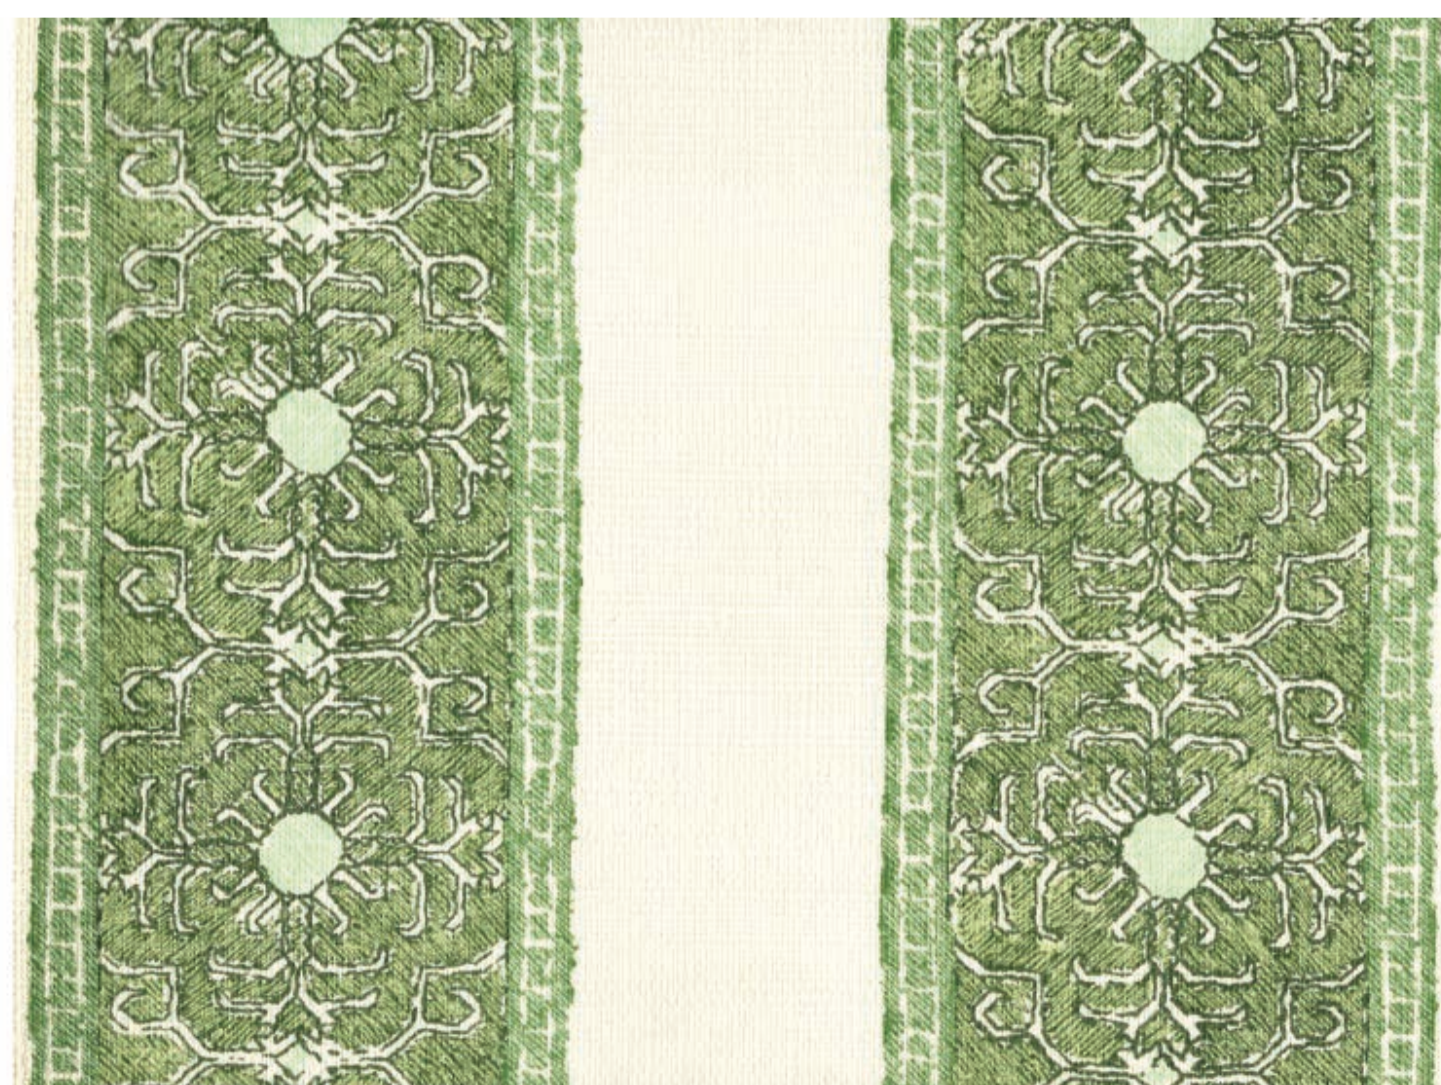

KATIE LEEDE & COMPANY

JAIPUR STRIPE

Our KLC Jaipur Stripe fabric is finally being produced in wallpaper form! We couldn't be more thrilled to add this to our collection and can't wait to see these patterns blossom on the walls of your next project.

Jaipur Stripe is one of Katie's favorite designs. Inspired by an element from an antique dowry embroidery from Armenia.

Jaipur Stripe reminds Katie of familial stories behind all beautiful things, in this case a wedding. Jaipur Stripe is a grasscloth wallpaper and is available in the handsome mint green colorway.

Grasscloth Wallpaper

34" Wide

39.81" Vertical Repeat

34" Horizontal Repeat

5 Roll Minimum

Shipped in Double Rolls (10 yards)

Paper is wipeable not scrubbable

KL-W-JPS-03 Mint