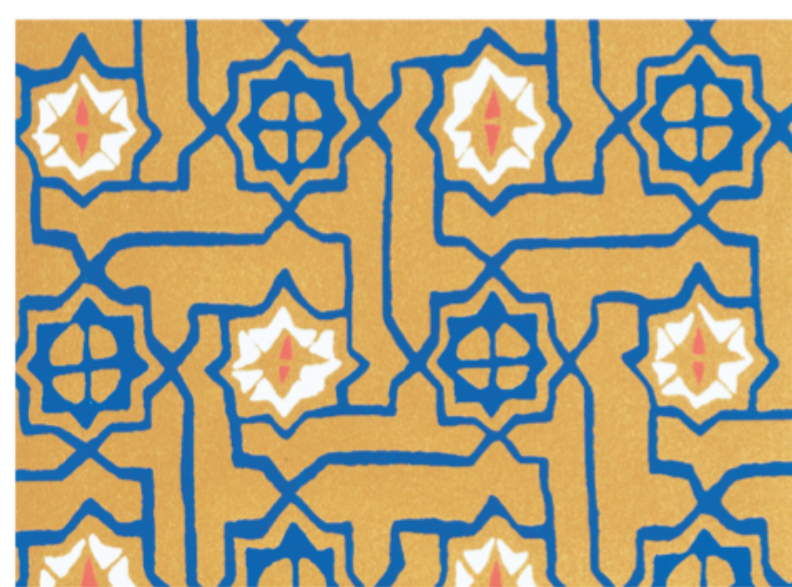

TRG-04 Riad Jewel